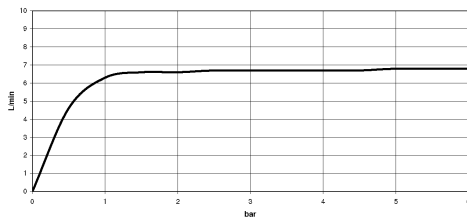

Hand shower set with individual rosettes - Platinum

IMO

27 808 980

Fits: IMO, MEM, CL.1, CYO

- COMPACT RAIN, max. flow rate 6.8 l/min (at 3 bar)
- with anti-scale system
- 3/8" shower outlet
- rosette for wall elbow 60 x 60mm
- rosette for shower holder 60 x 60mm
- metal shower hose 1250mm with integrated anti-twist protection
- 1/2" wall elbow
- This product can help a building meet the requirements of Green Building Rating Systems, e.g. LEED®, BREEAM®, DGNB

Recommended miscellaneous

- Concealed wall elbow -** 35 085 970 90
- max. recess depth 163 mm
 - min. recess depth 90 mm

27 808 980

mm [inches]

Flow rate chart

27 808 980

Spare parts list

No.	Item Number	Name	Quantity used	Delivery time
1	28 450 980-08	Wall elbow - Platinum	1	40
2	90 14 20 026 00 90	seal	1	2
3	28 050 980-08	Wall bracket - Platinum	1	40
4	90 30 02 072 00-08	Metal shower hose 1/2" x 3/8" x 1250 mm - Platinum	1	40
5	90 12 11 140 30-08	shower	1	40