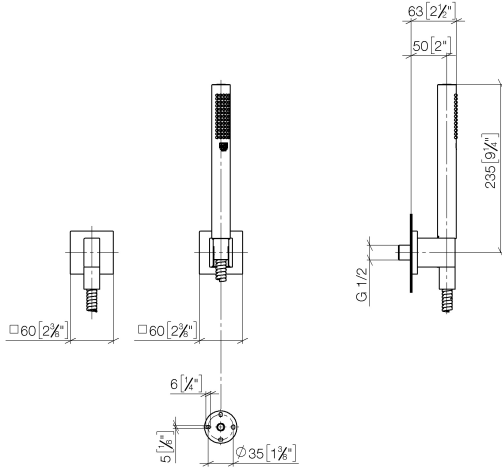

Hand shower set with individual rosettes - Platinum

IMO

27 808 980

Fits: IMO, MEM, CL.1, CYO

- COMPACT RAIN, max. flow rate 6.8 l/min (at 3 bar)
- with anti-scale system
- 3/8" shower outlet
- rosette for wall elbow 60 x 60mm
- rosette for shower holder 60 x 60mm
- metal shower hose 1250mm with integrated anti-twist protection
- 1/2" wall elbow
- This product can help a building meet the requirements of Green Building Rating Systems, e.g. LEED®, BREEAM®, DGNB

Intrinsic protection against back flow.

	Platinum	27 808 980-08 0050
	Chrome	27 808 980-00 0050
	Brushed Platinum	27 808 980-06 0050
	Dark Chrome	27 808 980-19 0050
	Brushed Durabronze (23kt Gold)	27 808 980-28 0050
	Matte Black	27 808 980-33 0050
	Brushed Champagne (22kt Gold)	27 808 980-46 0050
	Champagne (22kt Gold)	27 808 980-47 0050
	Brushed Chrome	27 808 980-93 0050
	Brushed Dark Platinum	27 808 980-99 0050

Recommended miscellaneous

- Concealed wall elbow -** 35 085 970 90
- max. recess depth 163 mm
 - min. recess depth 90 mm

27 808 980

mm [inches]

Flow rate chart

27 808 980

Spare parts list

No.	Item Number	Name	Quantity used	Delivery time
1	28 450 980-08	Wall elbow - Platinum	1	40
2	90 14 20 026 00 90	seal	1	2
3	28 050 980-08	Wall bracket - Platinum	1	40
4	90 30 02 072 00-08	Metal shower hose 1/2" x 3/8" x 1250 mm - Platinum	1	40
5	90 12 11 140 30-08	shower	1	40