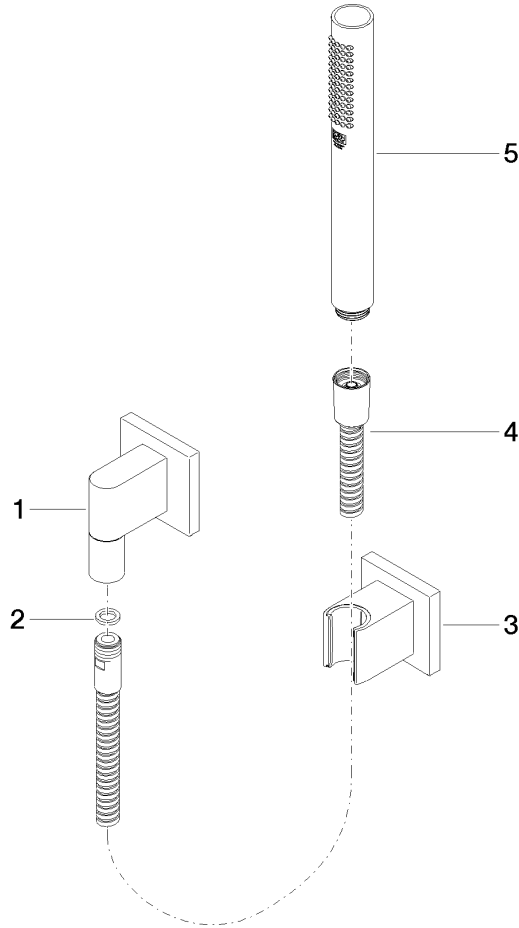

Hand shower set with individual rosettes - Platinum

IMO

27 808 980

Fits: IMO, MEM, CL.1, CYO

- COMPACT RAIN, max. flow rate 6.8 l/min (at 3 bar)
- with anti-scale system
- 3/8" shower outlet
- rosette for wall elbow 60 x 60mm
- rosette for shower holder 60 x 60mm
- metal shower hose 1250mm with integrated anti-twist protection
- 1/2" wall elbow
- This product can help a building meet the requirements of Green Building Rating Systems, e.g. LEED®, BREEAM®, DGNB

Intrinsic protection against back flow.

	Platinum	27 808 980-08 0050
	Chrome	27 808 980-00 0050
	Brushed Platinum	27 808 980-06 0050
	Dark Chrome	27 808 980-19 0050
	Brushed Durabronze (23kt Gold)	27 808 980-28 0050
	Matte Black	27 808 980-33 0050
	Brushed Champagne (22kt Gold)	27 808 980-46 0050
	Champagne (22kt Gold)	27 808 980-47 0050
	Brushed Chrome	27 808 980-93 0050
	Brushed Dark Platinum	27 808 980-99 0050

Recommended miscellaneous

- Concealed wall elbow -** 35 085 970 90
- max. recess depth 163 mm
 - min. recess depth 90 mm

27 808 980

mm [inches]

Flow rate chart

27 808 980

Spare parts list

No.	Item Number	Name	Quantity used	Delivery time
1	28 450 980-08	Wall elbow - Platinum	1	40
2	90 14 20 026 00 90	seal	1	2
3	28 050 980-08	Wall bracket - Platinum	1	40
4	90 30 02 072 00-08	Metal shower hose 1/2" x 3/8" x 1250 mm - Platinum	1	40
5	90 12 11 140 30-08	shower	1	40